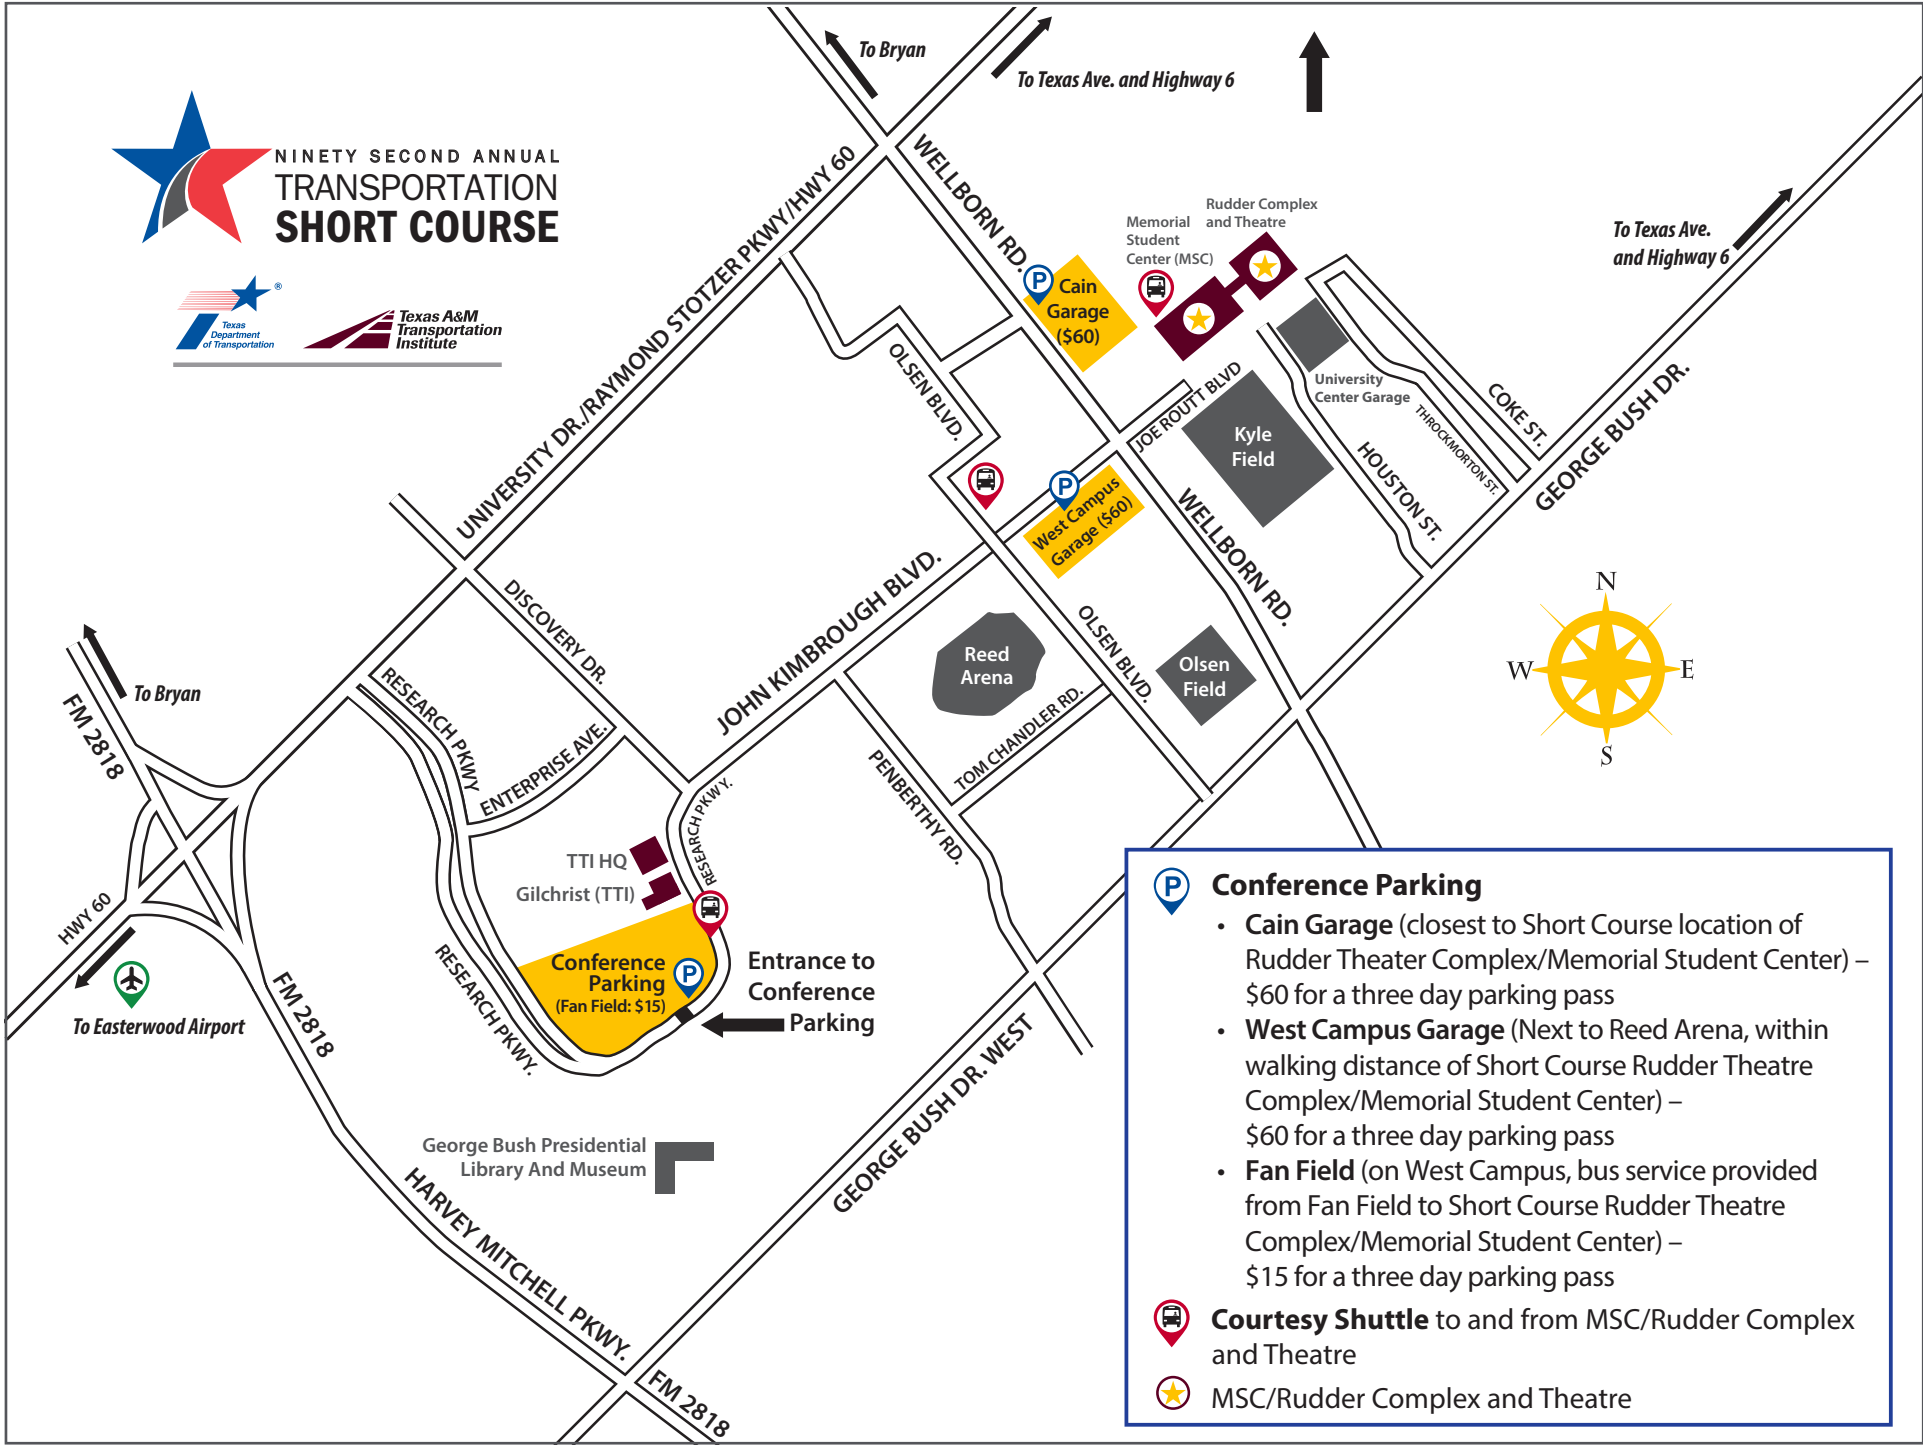

**NINETY SECOND ANNUAL
TRANSPORTATION
SHORT COURSE**

Conference Parking

- **Cain Garage** (closest to Short Course location of Rudder Theatre Complex/Memorial Student Center) – \$60 for a three day parking pass
- **West Campus Garage** (Next to Reed Arena, within walking distance of Short Course Rudder Theatre Complex/Memorial Student Center) – \$60 for a three day parking pass
- **Fan Field** (on West Campus, bus service provided from Fan Field to Short Course Rudder Theatre Complex/Memorial Student Center) – \$15 for a three day parking pass

 **Courtesy Shuttle** to and from MSC/Rudder Complex and Theatre

 MSC/Rudder Complex and Theatre